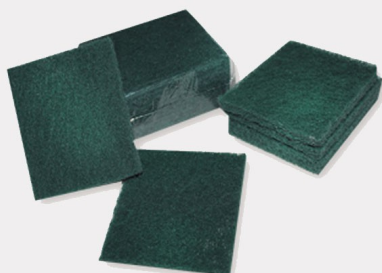

Price: \$961.00

Product Description

PACK X 6

ESTROPAJO DE ACERO SIMPLE ROMYL

Price: \$754.00

Product Description

PACK X 120

FIBRA ABRASIVA P/ TEFLÓN SCHEZ

Price: \$416.00

Product Description

PACK X 120

FIBRA ESPONJA C/ ANTIBACTERIAL ROMYL

Price: \$300.00

Product Description

PACK X 240

FIBRA ESPONJA CON SALVA UÑAS ROMYL